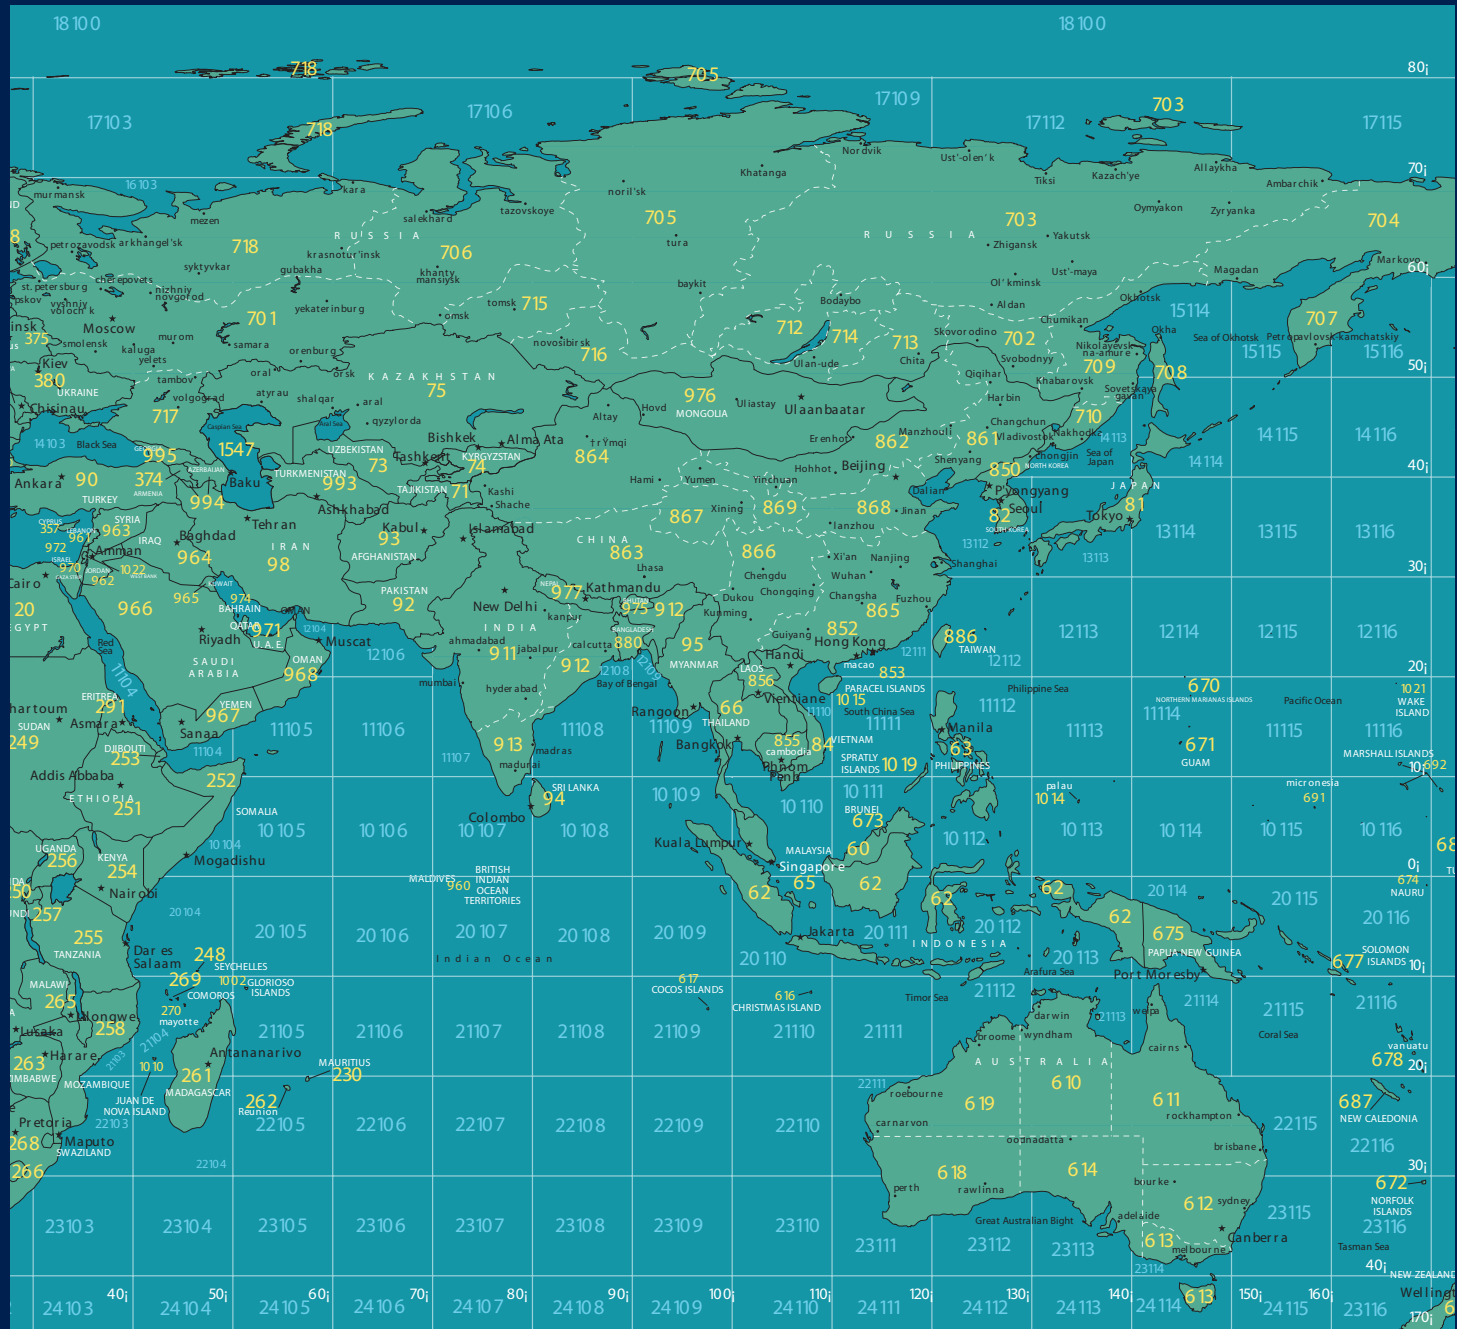

# IRIDIUM GLOBAL PAGING SERVICE

Asia, Australia, the Indian Ocean; portions of the Arctic and Pacific Oceans

22209 Maritime MDA

551 Land MDA

For MDAs covering oceans, use degrees longitude and latitude (printed in white) to find your location and the appropriate MDA.