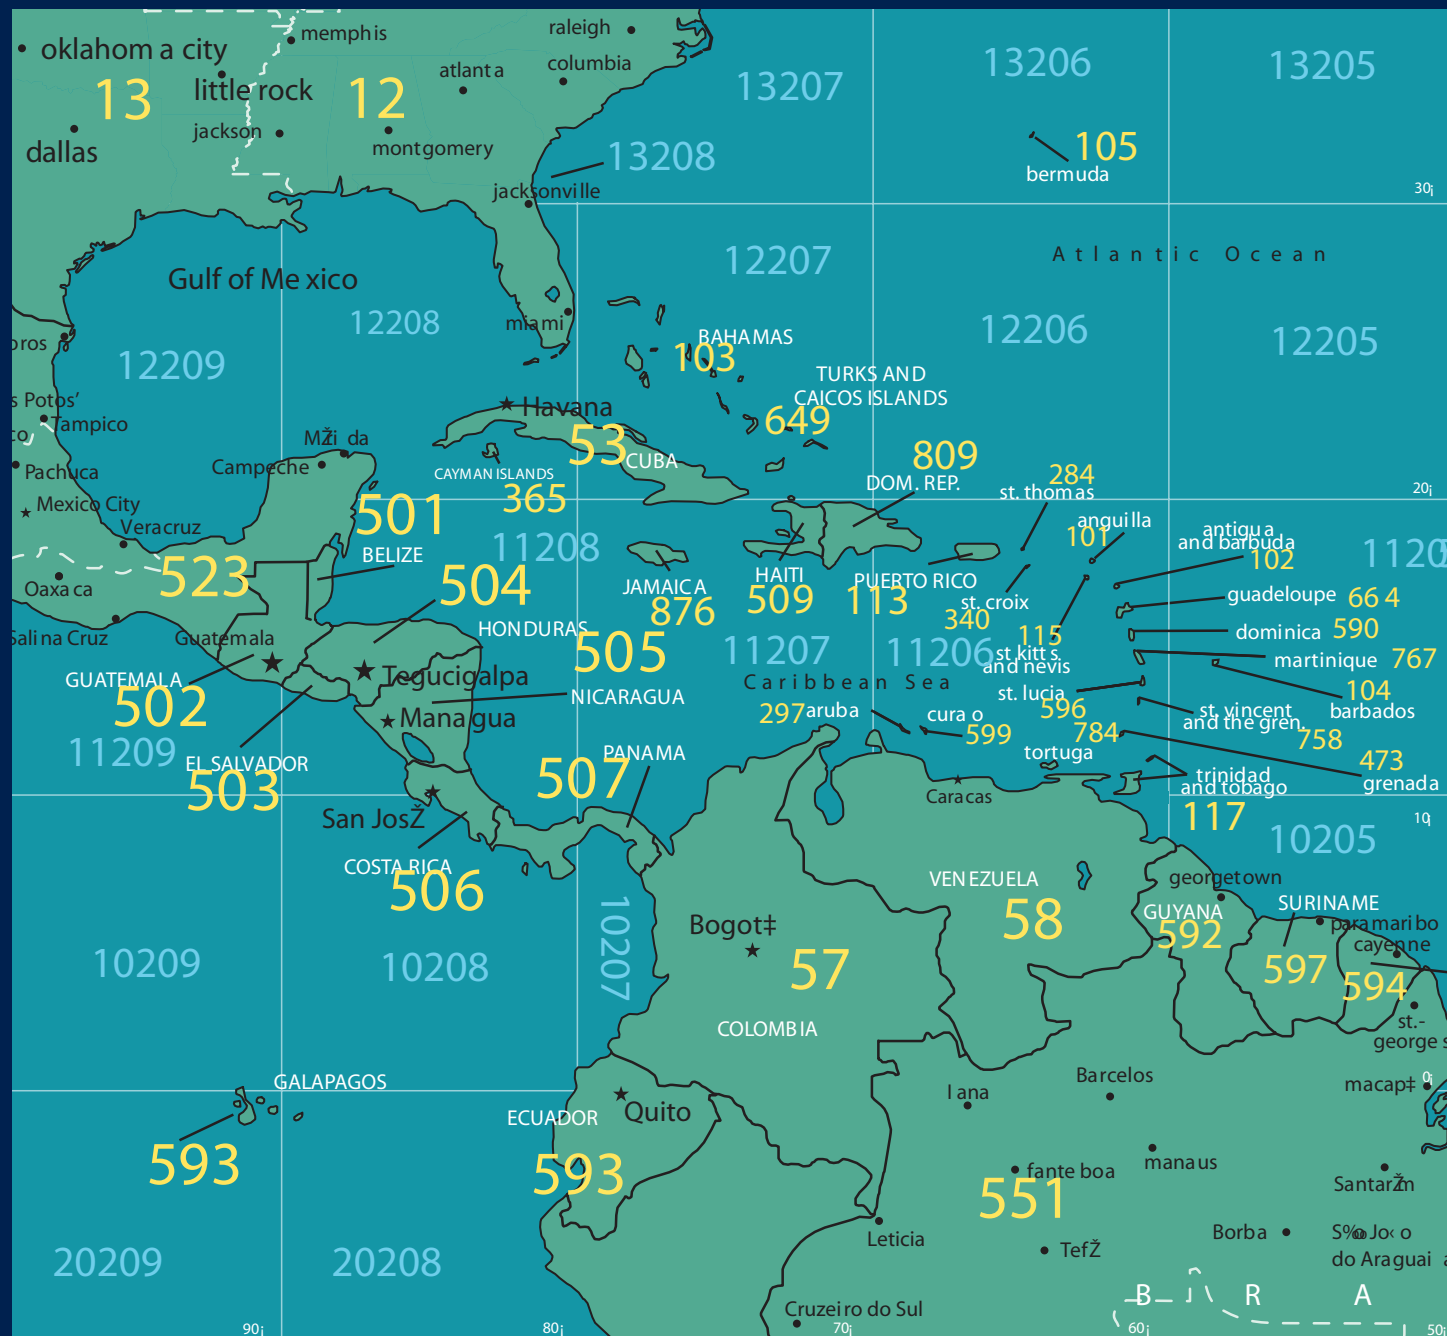

IRIDIUM GLOBAL PAGING SERVICE

Detail of the Caribbean and surrounding areas

22209 Maritime MDA 551 Land MDA

For MDAs covering oceans, use degrees longitude and latitude (printed in white) to find your location and the appropriate MDA.