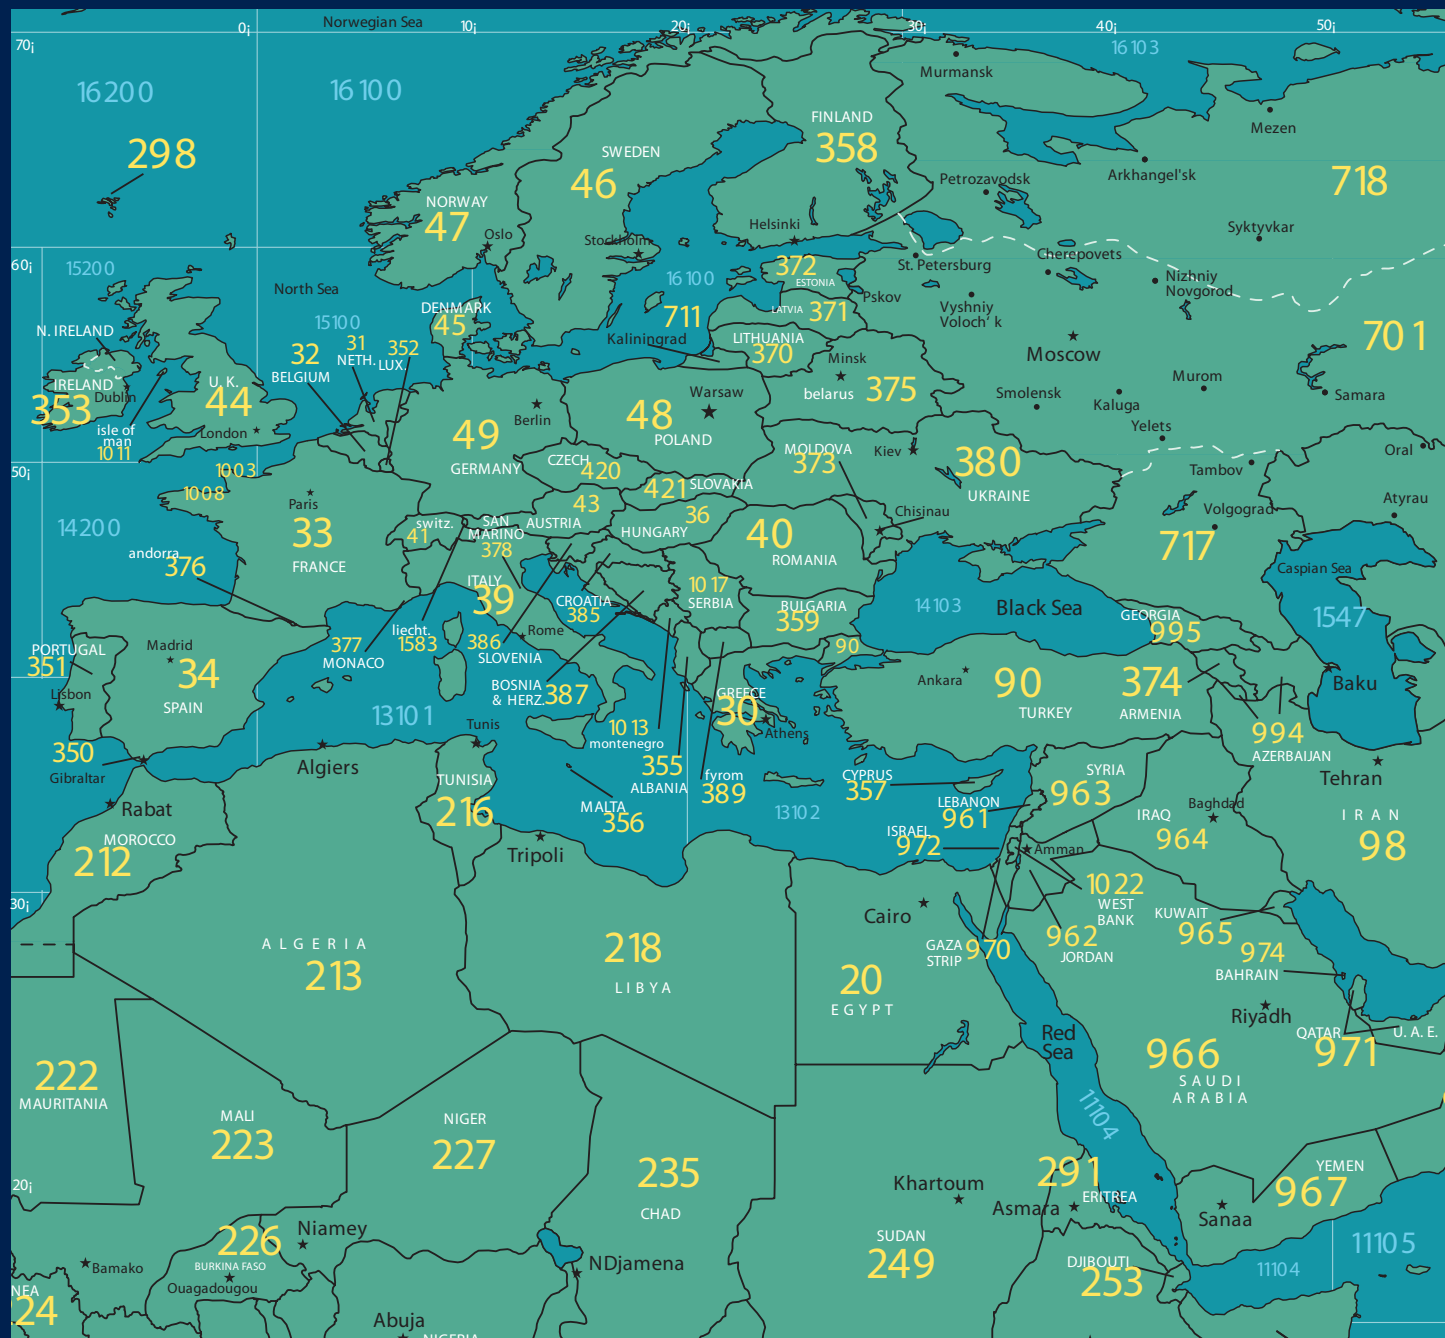

IRIDIUM GLOBAL PAGING SERVICE

Detail of Europe, Middle East, and surrounding areas

22209 Maritime MDA 551 Land MDA

For MDAs covering oceans, use degrees longitude and latitude (printed in white) to find your location and the appropriate MDA.