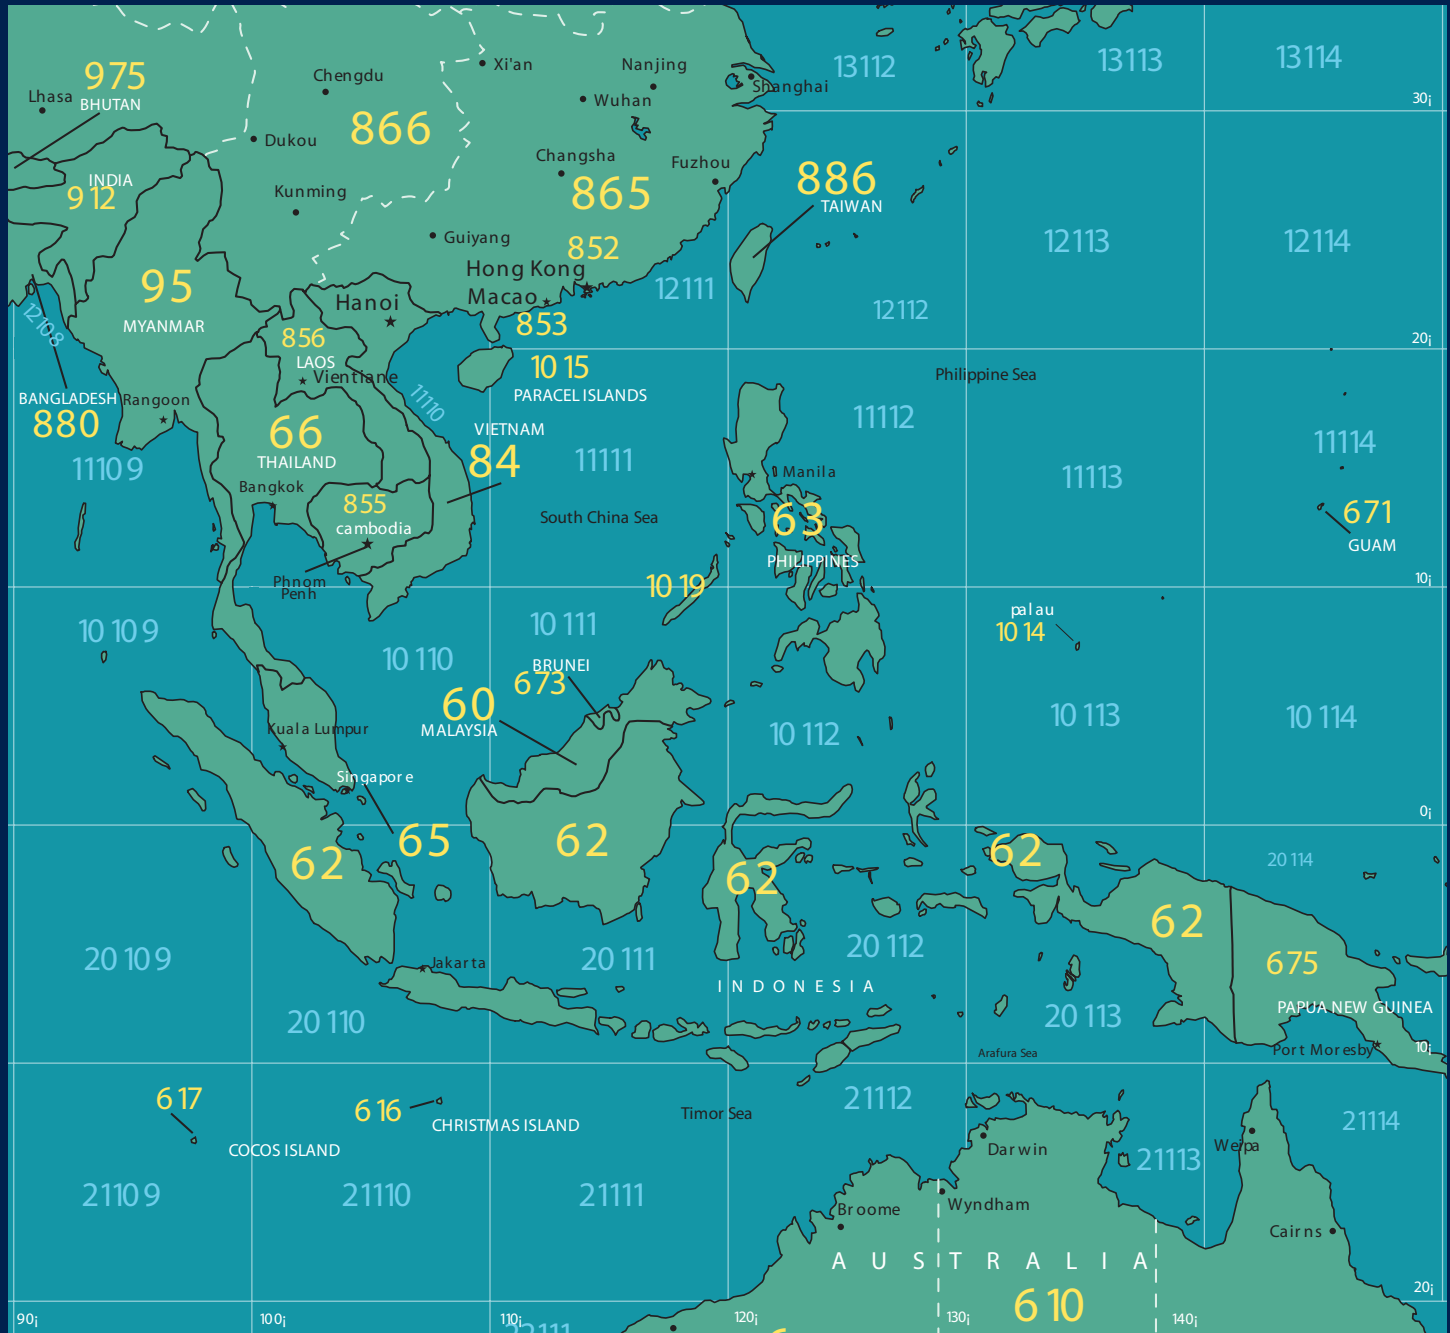

IRIDIUM GLOBAL PAGING SERVICE

Detail of Southeast Asia and surrounding areas

22209 Maritime MDA 551 Land MDA

For MDAs covering oceans, use degrees longitude and latitude (printed in white) to find your location and the appropriate MDA.