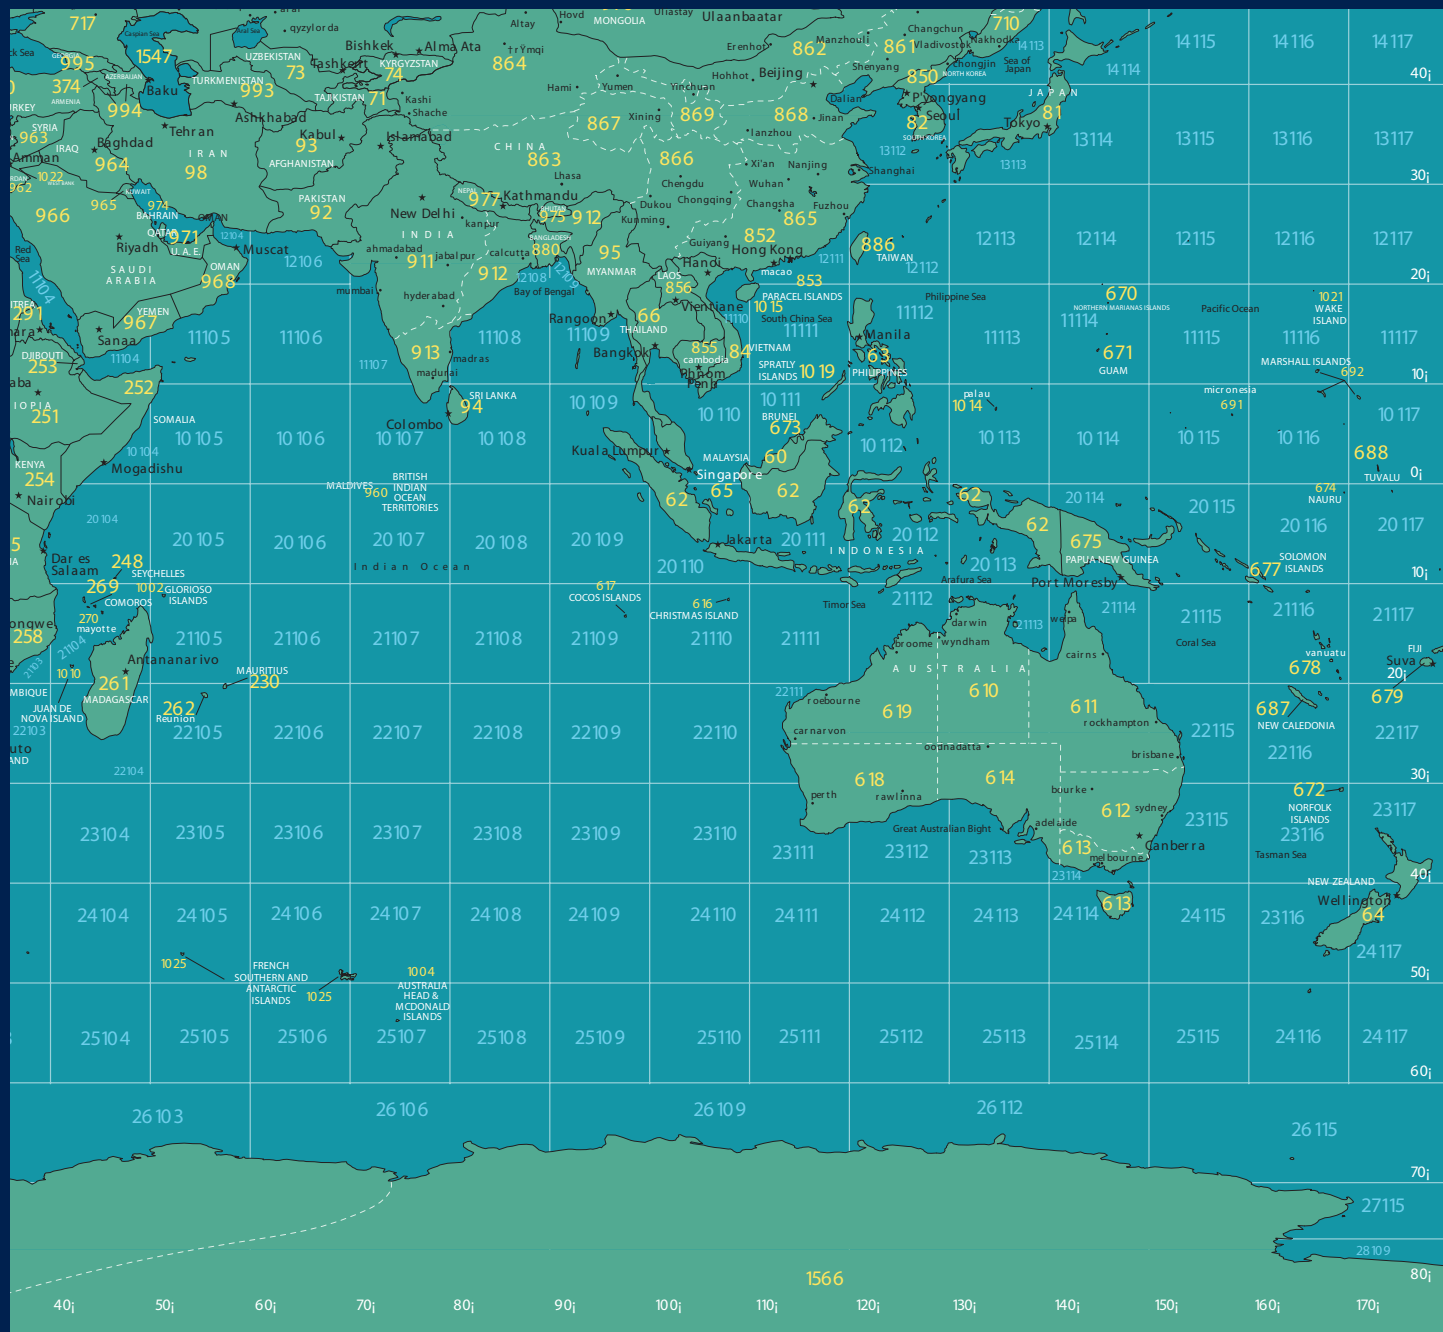

IRIDIUM GLOBAL PAGING SERVICE

Australia, Indonesia, the Indian Ocean; portions of
portions of Antarctica, the Pacific Ocean

22209 Maritime MDA

551 Land MDA

For MDAs covering oceans, use degrees longitude and latitude (printed in white) to find your location and the appropriate MDA.